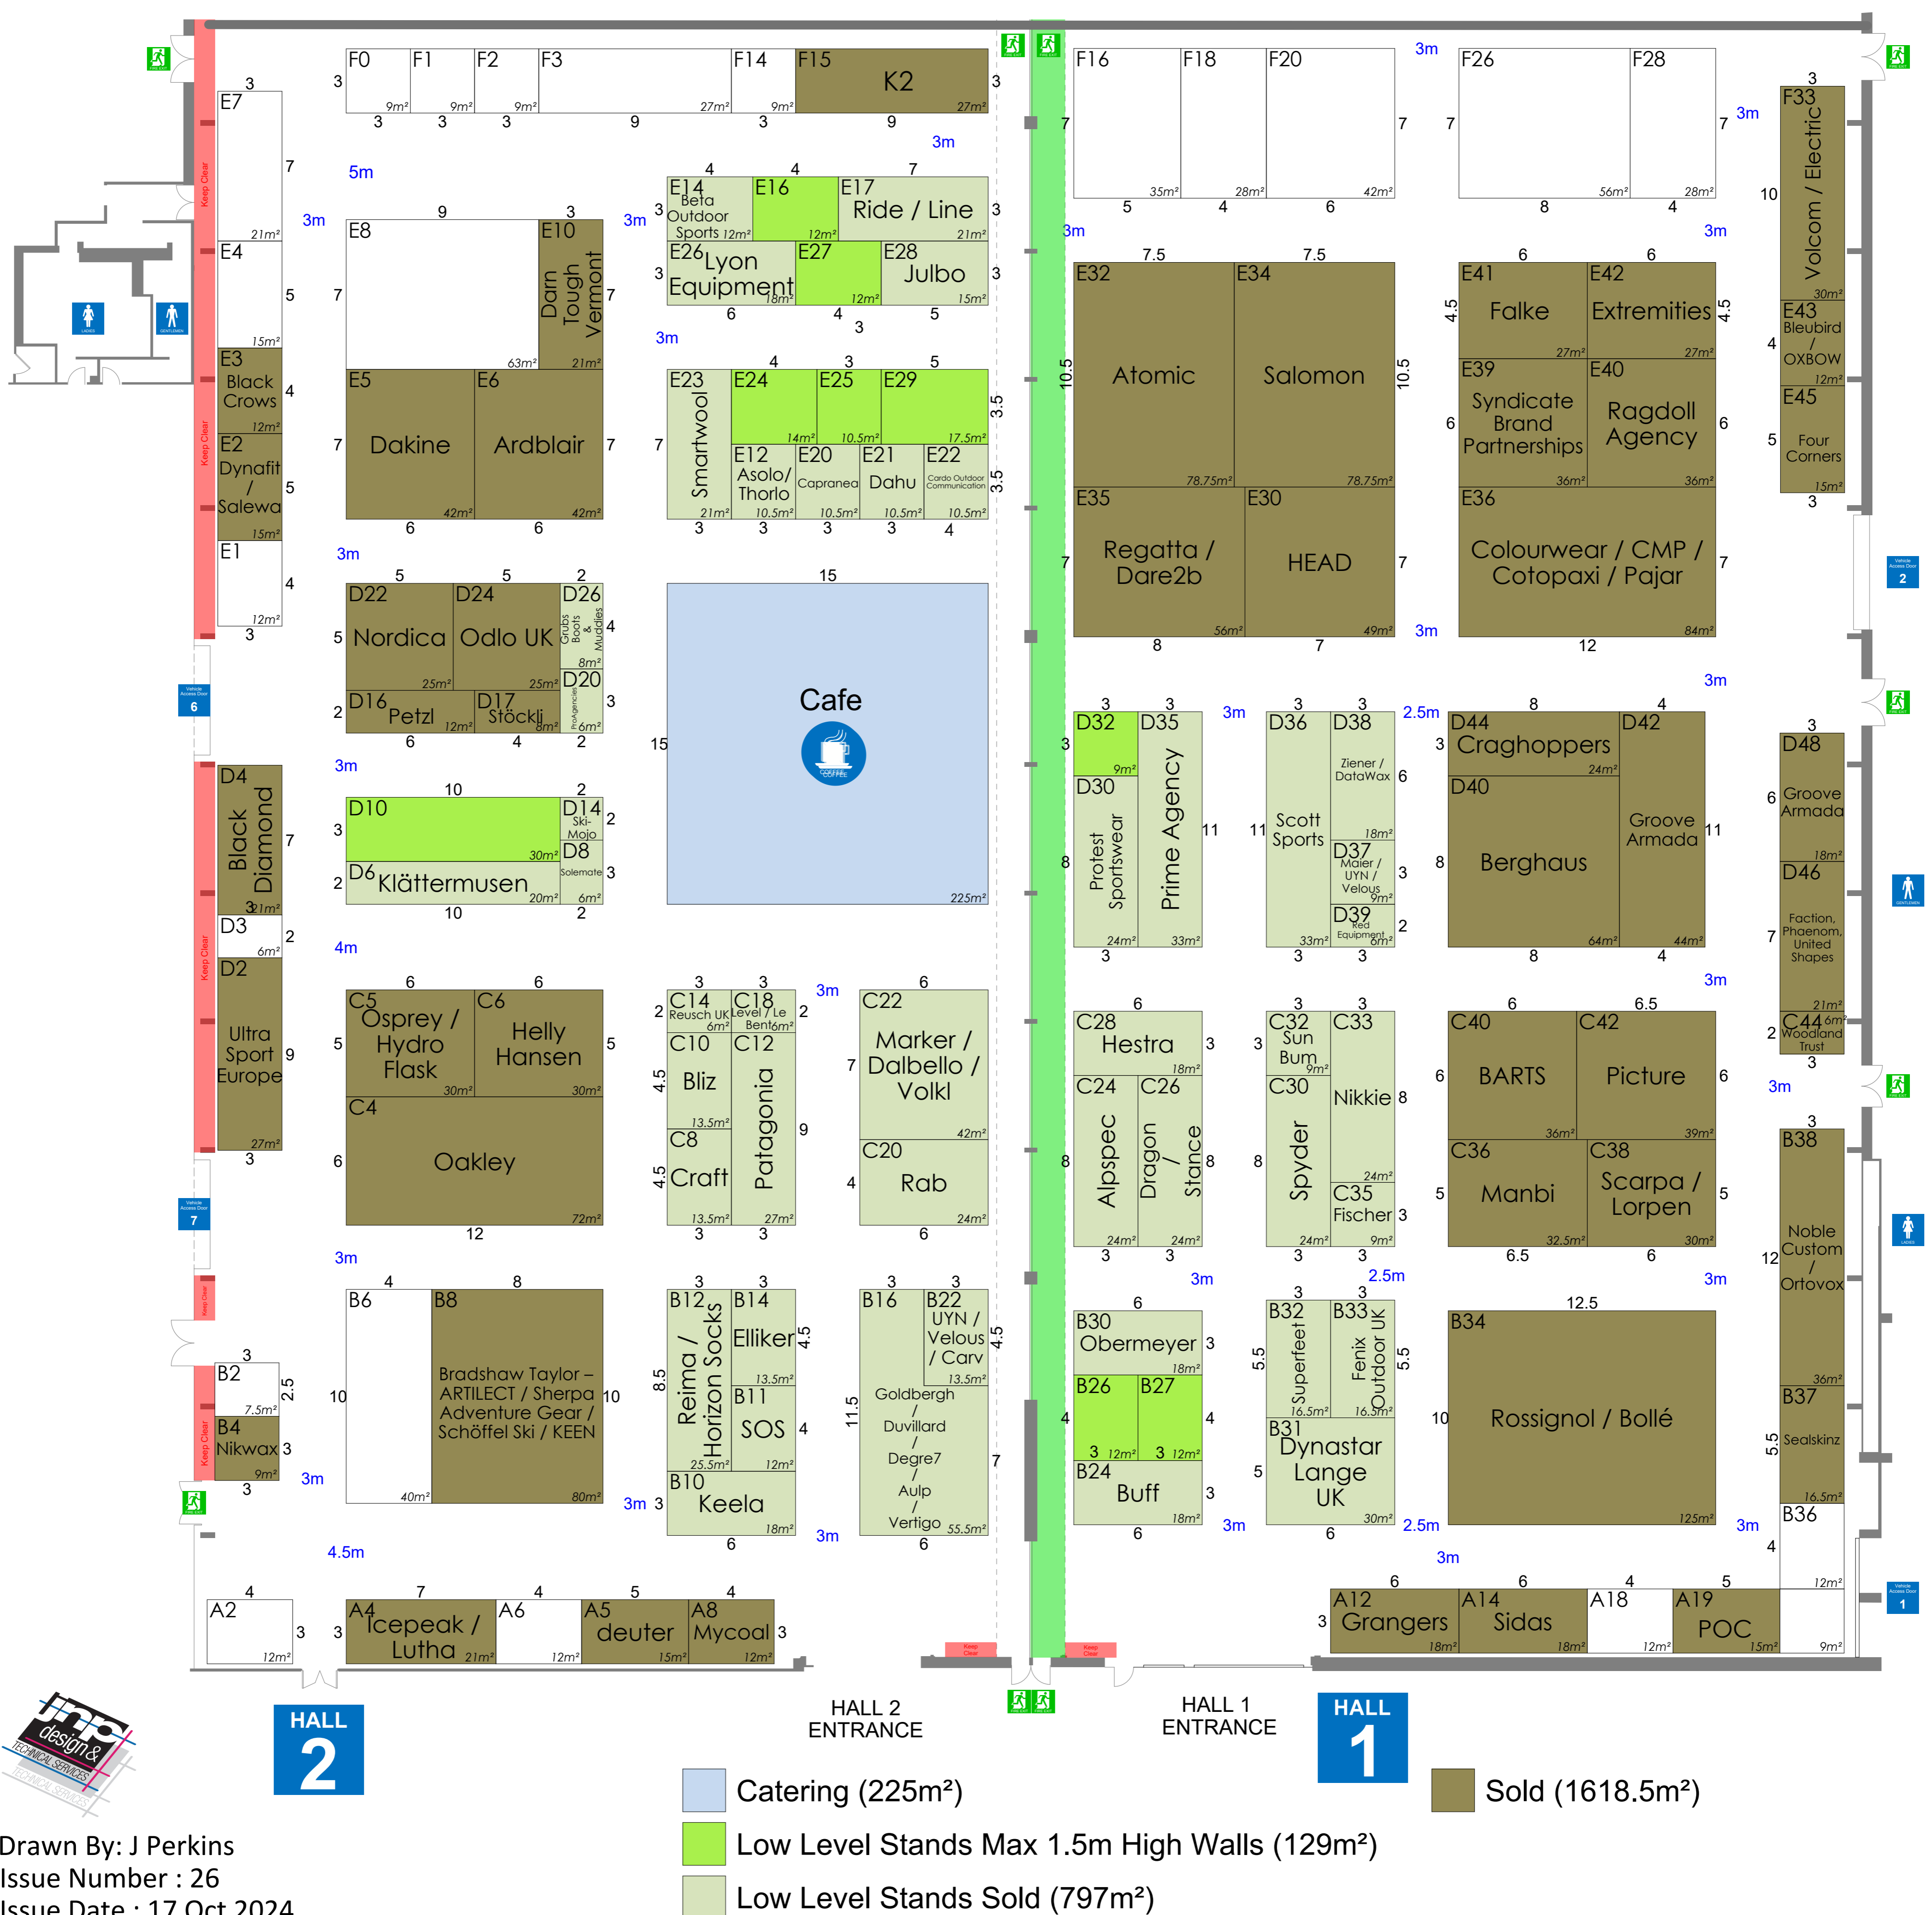

Slide & OTS Winter Hall 1 & 2 Telford International Centre 7 - 9 January 2025

the internationalcentre

Drawn By: J Perkins
Issue Number : 26
Issue Date : 17 Oct 2024