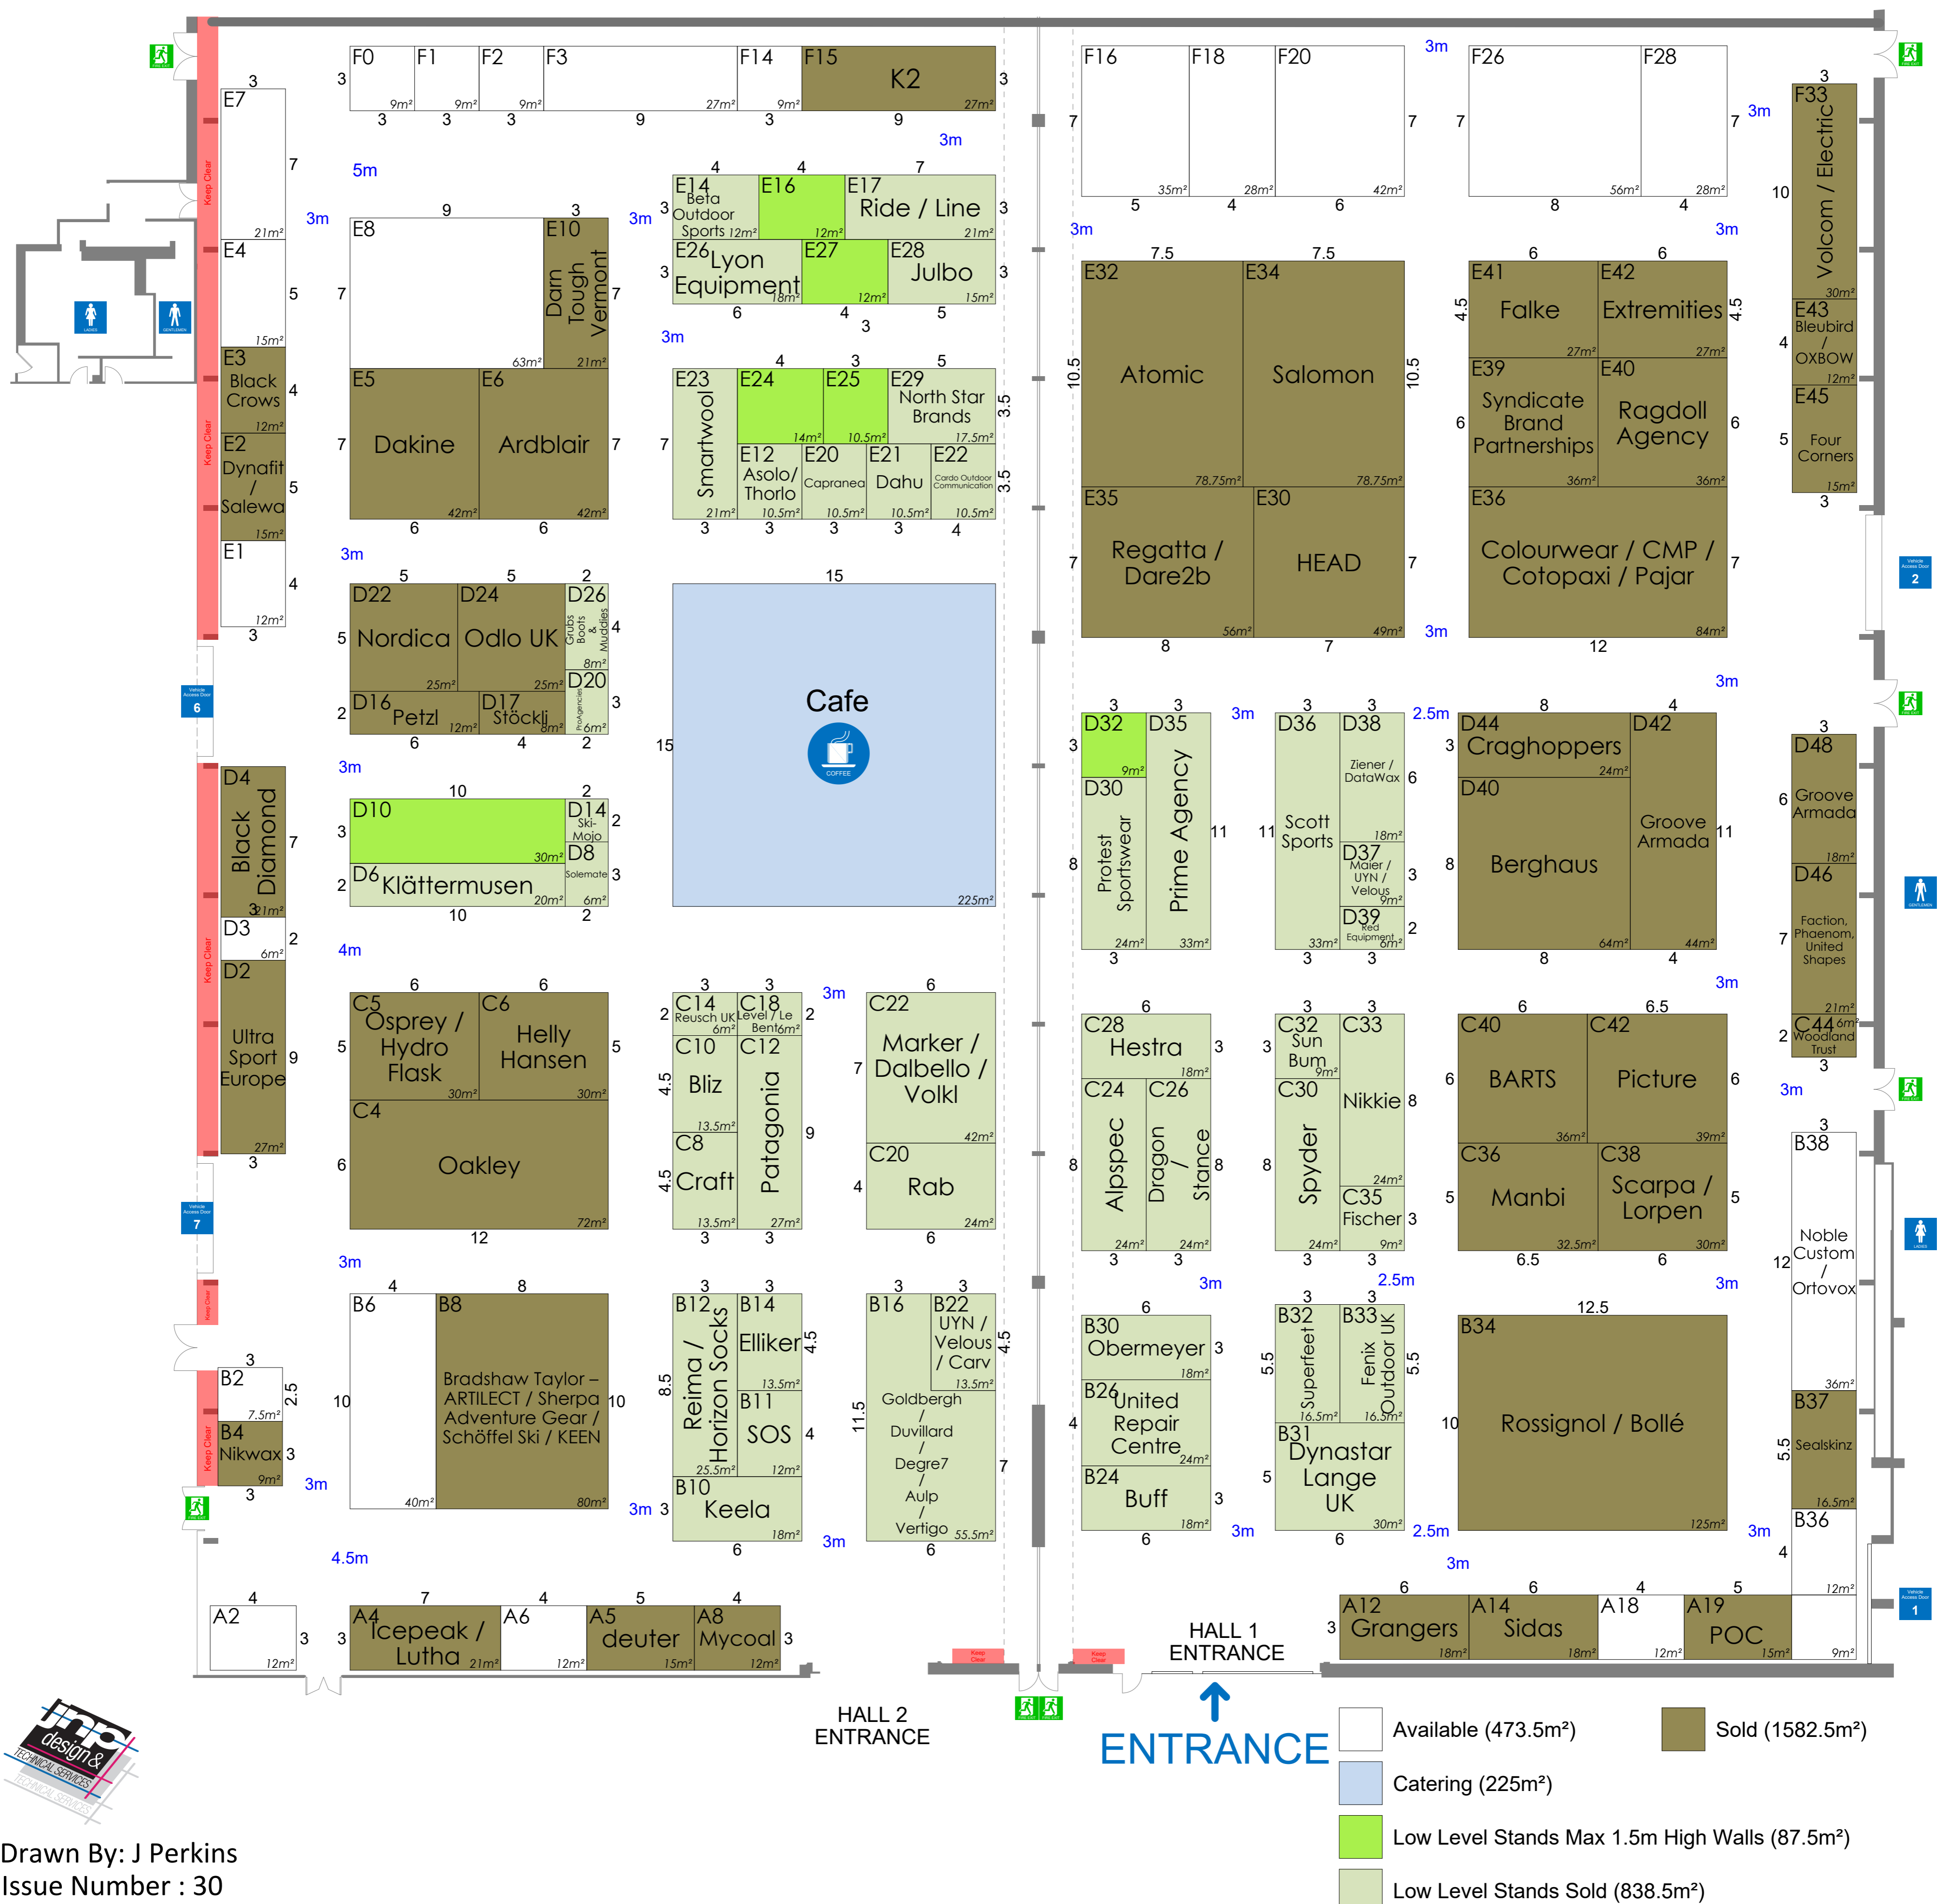

# Slide & OTS Winter Hall 1 & 2 Telford International Centre 7 - 9 January 2025

the internationalcentre

Drawn By: J Perkins  
Issue Number : 30  
Issue Date : 23 Oct 2024